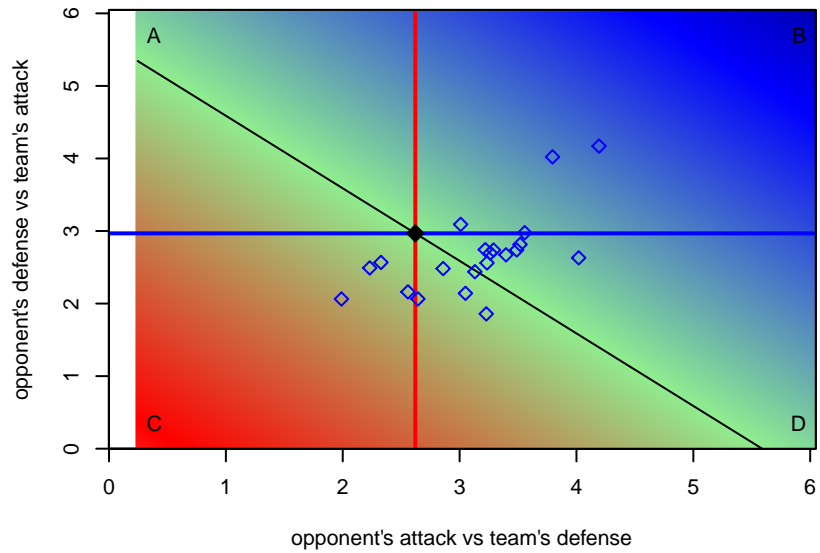

**ETFC Rovers Black B00**  
 Dots are actual minus expected GF (blue circles) and GA (red triangles).  
 Blue line is smoothed change in attack strength. Red is smoothed change in defense strength.

**attack and defense variance (black dot)  
relative to other teams  
and top 10 in region**

**attack and defense rating  
relative to others at age  
and all opponents in last 13 months**

**attack and defense rating  
relative to others at age  
and all opponents in last 13 months**

**Performance relative to 13 month average**

**Performance relative to 13 month average**

Distribution of opponents  
 Red = Lose zone, Blue = Win zone, Green = Even  
 Black line separates win/lose zones

lot. A=Neither has attack advantage, B=Opponent has both attack and defense advantage, C=Opponent has both attack and defense disadvantage, D=Both have