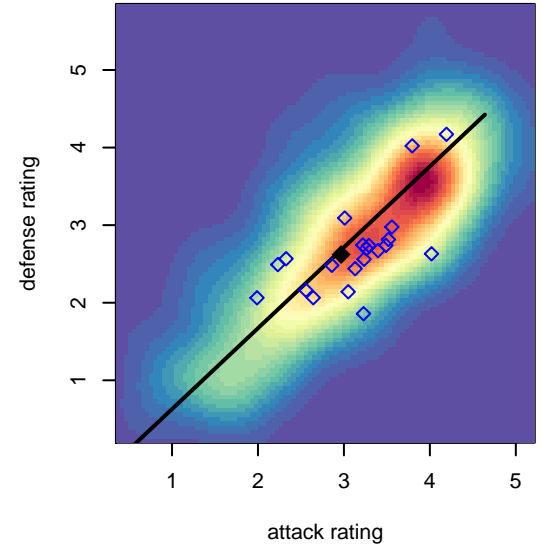

**ETFC Rovers Black B00**  
 Dots are actual minus expected GF (blue circles) and GA (red triangles).  
 Blue line is smoothed change in attack strength. Red is smoothed change in defense strength.

**attack and defense variance (black dot)  
relative to other teams  
and top 10 in region**

**attack and defense rating  
relative to others at age  
and all opponents in last 13 months**

**attack and defense rating  
relative to others at age  
and all opponents in last 13 months**

**Performance relative to 13 month average**

**Performance relative to 13 month average**

Distribution of opponents  
 Red = Lose zone, Blue = Win zone, Green = Even  
 Black line separates win/lose zones

lot. A=Neither has attack advantage, B=Opponent has both attack and defense advantage, C=Opponent has both attack and defense disadvantage, D=Both have