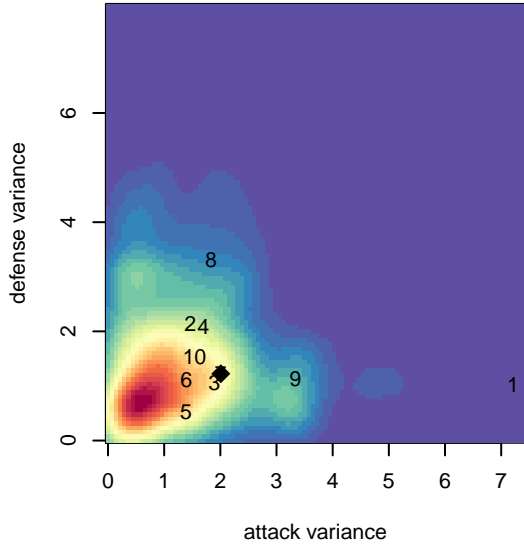

# ETFC Rovers Black B00

Eugene Timbers FC  
 Eugene, OR  
 B00 total strength=1606  
 attack=19.45 defense=13.75  
 spr league = Win OYS B00 Premier

alt names used:  
 ETFC Rovers Black  
 EUGENE TIMBERS FUTBOL ETFC 00 ROVEF  
 ETFC B00 Rovers Black  
 ETFC 00B Rovers Black  
 ETFC 00B Rovers Black

**ETFC Rovers Black B00**  
 Dots are actual minus expected GF (blue circles) and GA (red triangles).  
 Blue line is smoothed change in attack strength. Red is smoothed change in defense strength.

**attack and defense variance (black dot)  
relative to other teams  
and top 10 in region**