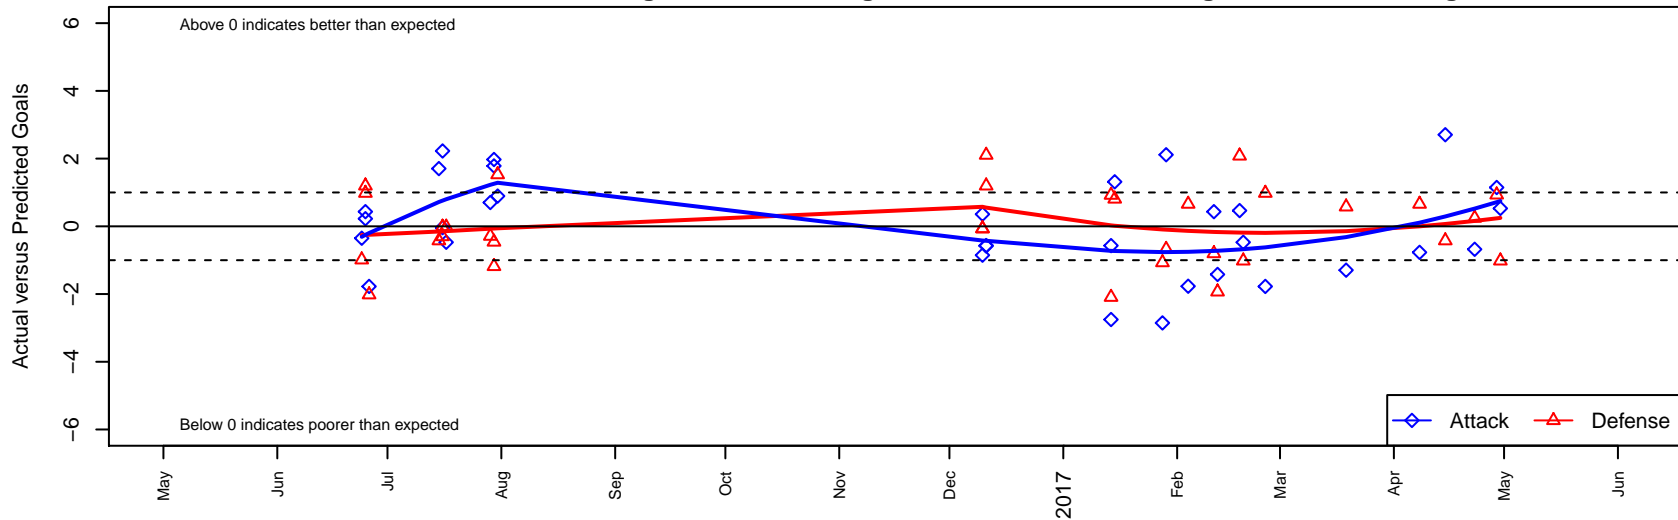

# ETFC Rovers Black B00

Eugene Timbers FC  
 Eugene, OR  
 B00 total strength=1606  
 attack=19.45 defense=13.75  
 spr league = Win OYS B00 Premier

alt names used:  
 ETFC Rovers Black  
 EUGENE TIMBERS FUTBOL ETFC 00 ROVEF  
 ETFC B00 Rovers Black  
 ETFC 00B Rovers Black  
 ETFC 00B Rovers Black

Venues played:  
 2016 Clash At the Border Div 1 Gold/Silver U17  
 2016 Beaverton Cup BU17 Gold  
 2016 Mt Hood Challenge U17-U19 Gold  
 2016 Timbers Winter Showcase 2000 Showcas  
 2016 PacNW Winter Classic Premier U17  
 2016 Win OYS B00 Premier  
 2016 OYS State Cup B00

**ETFC Rovers Black B00**  
 Dots are actual minus expected GF (blue circles) and GA (red triangles).  
 Blue line is smoothed change in attack strength. Red is smoothed change in defense strength.

**attack and defense variance (black dot)  
relative to other teams  
and top 10 in region**

**attack and defense rating  
relative to others at age  
and all opponents in last 13 months**

**attack and defense rating  
relative to others at age  
and all opponents in last 13 months**

**Performance relative to 13 month average**